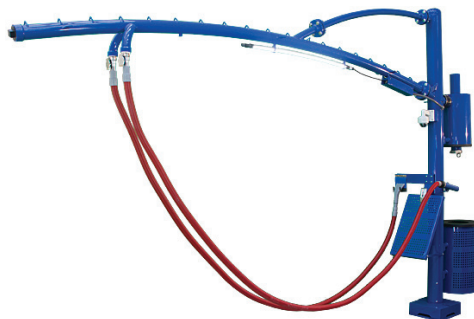

VACUUM DELIVERY ARCH

A VACUTECH ORIGINAL

Appealing appearance. Ultra convenient customer experience.

Stainless Palm Arch

Palm Arch**

Umbrella Arch**

Underground Arch* **

* Not available with overhead piping.

** Powdercoated steel finish.

VACUUM DELIVERY ARCH

- Attract customers with a unique, custom look for your car wash
- Perfectly positions the vacuum hose for customer convenience
- Full line of accessories available including:
 - Trash receptacles, mat racks, LED lighting, canopies, and more
- Easily retrieve large debris from the primary separator, such as:
 - Keys, jewelry, coins, pens and pencils
- All arches available in custom powder coated finish or stainless steel
- Overhead or underground piping options
- Engineered and manufactured in Wyoming, USA